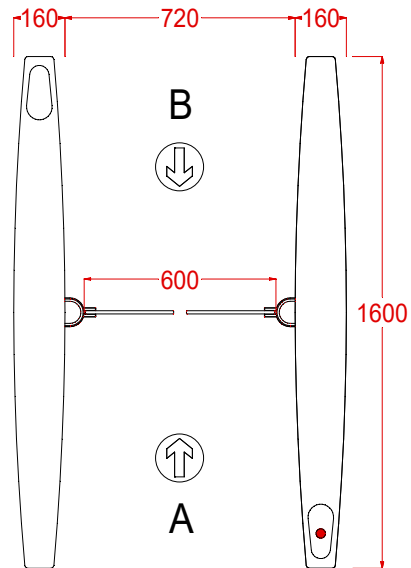

# PG300 Dimensions

OBSTICAL	
Standard obstical = 900mm high plexiglass	
OPTIONS	
Plexiglas heights	8mm toughened glass heights
1200mm	1200mm
1500mm *	1500mm *
	1700mm *
* Not suitable with surface mount plinth	

-  Standard Card Reader Location
-  Gate Controller Location (TD)

- WORK BY OTHERS**
- Bolting the units to the floor.
  - Electrical supply.
  - Cabling between lanes, link cable supplied by ESP
  - Cabling to any external peripherals.
  - Integration of any accessories.

DATE	21/01/17	PART NAME	SHEET	1 OF 50		
DRAWN	A Brown	PG300 Dimensions	DWG	DRAWING No.	REV	
CHECKED			B	PG300-000-001		0
APPROVED			SIZE			
SCALE						