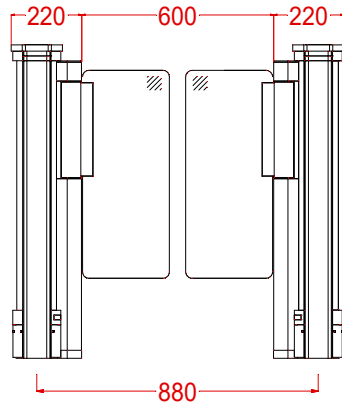

# PG300 Dimensions

OBSTICAL	
Standard obstical = 900mm high plexiglass	
OPTIONS	
Plexiglas heights	8mm toughened glass heights
1200mm	1200mm
1500mm *	1500mm *
	1700mm *
* Not suitable with surface mount plinth	

-  Standard Card Reader Location
-  Gate Controller Location (TD)

- WORK BY OTHERS**
- Bolting the units to the floor.
  - Electrical supply.
  - Cabling between lanes, link cable supplied by ESP
  - Cabling to any external peripherals.
  - Integration of any accessories.

DATE	21/01/17	PART NAME	SHEET	1 OF 50		
DRAWN	A Brown	PG300 Dimensions	DWG	DRAWING No.	REV	
CHECKED			B	PG300-000-001		0
APPROVED			SIZE			
SCALE						