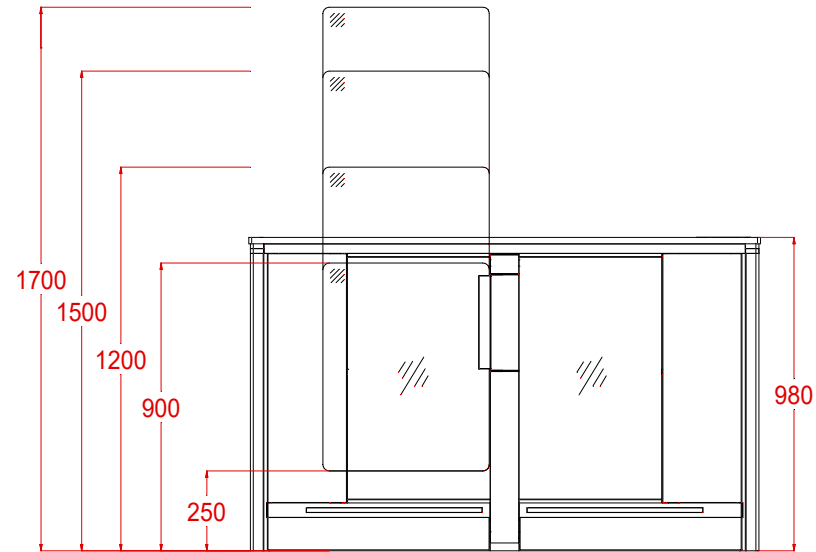

# PG300 Dimensions

OBSTICAL	
Standard obstical = 900mm high plexiglass	
OPTIONS	
Plexiglas heights	8mm toughened glass heights
1200mm	1200mm
1500mm *	1500mm *
	1700mm *
* Not suitable with surface mount plinth	

-  Standard Card Reader Location
-  Gate Controller Location (TD)

- WORK BY OTHERS**
- Bolting the units to the floor.
  - Electrical supply.
  - Cabling between lanes, link cable supplied by ESP
  - Cabling to any external peripherals.
  - Integration of any accessories.

DATE	21/01/17	PART NAME	SHEET	1 OF 50		
DRAWN	A Brown	PG300 Dimensions	DWG	DRAWING No.	REV	
CHECKED			B	PG300-000-001		0
APPROVED			SIZE			
SCALE						