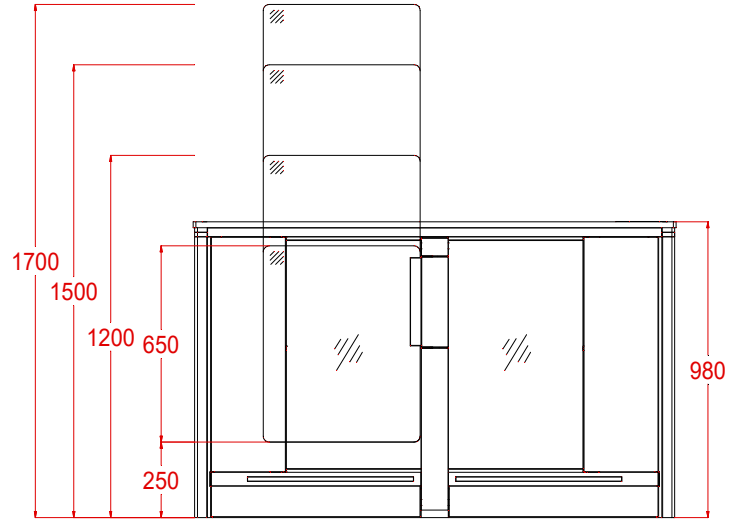

# PG301 Dimensions

OBSTICAL	
Standard obstical = 900mm high plexiglass	
OPTIONS	
Plexiglas heights	8mm toughened glass heights
1200mm	1200mm
1500mm *	1500mm *
	1700mm *
* Not suitable with surface mount plinth	

-  Standard Card Reader Location
-  Gate Controller Location (TD)

- WORK BY OTHERS**
- Bolting the units to the floor.
  - Electrical supply.
  - Cabling between lanes, link cable supplied by ESP
  - Cabling to any external peripherals.
  - Integration of any accessories.

DATE	21/01/17	PART NAME <b>PG301 Dimensions</b>	SHEET	2 OF 50		REV <b>0</b>	<b>EVOLVE</b> SECURITY PRODUCTS
DRAWN	A Brown		DWG	DRAWING No.			
CHECKED			<b>B</b>	PG301-000-001			
APPROVED			SIZE				
SCALE							