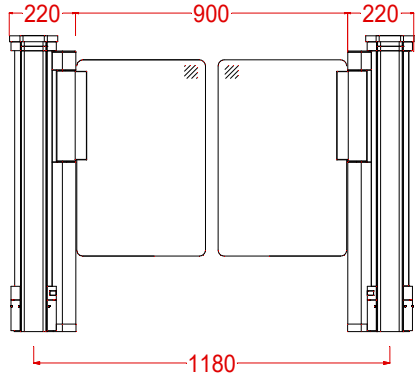

# PG301 Dimensions

OBSTICAL	
Standard obstical = 900mm high plexiglass	
OPTIONS	
Plexiglas heights	8mm toughened glass heights
1200mm	1200mm
1500mm *	1500mm *
	1700mm *
* Not suitable with surface mount plinth	

-  Standard Card Reader Location
-  Gate Controller Location (TD)

- WORK BY OTHERS**
- Bolting the units to the floor.
  - Electrical supply.
  - Cabling between lanes, link cable supplied by ESP
  - Cabling to any external peripherals.
  - Integration of any accessories.

DATE	21/01/17	PART NAME <b>PG301 Dimensions</b>	SHEET	2 OF 50		REV <b>0</b>	<b>EVOLVE</b> SECURITY PRODUCTS
DRAWN	A Brown		DWG	DRAWING No.			
CHECKED			<b>B</b>	PG301-000-001			
APPROVED			SIZE				
SCALE							