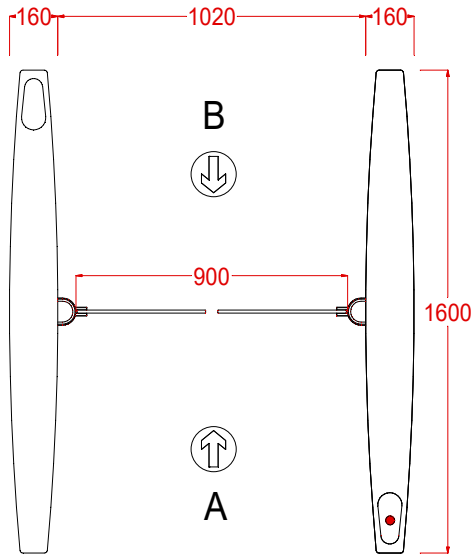

# PG301 Dimensions

OBSTICAL	
Standard obstical = 900mm high plexiglass	
OPTIONS	
Plexiglas heights	8mm toughened glass heights
1200mm	1200mm
1500mm *	1500mm *
	1700mm *
* Not suitable with surface mount plinth	

-  Standard Card Reader Location
-  Gate Controller Location (TD)

- WORK BY OTHERS**
- Bolting the units to the floor.
  - Electrical supply.
  - Cabling between lanes, link cable supplied by ESP
  - Cabling to any external peripherals.
  - Integration of any accessories.

DATE	21/01/17	PART NAME <b>PG301 Dimensions</b>	SHEET	2 OF 50		REV <b>0</b>	<b>EVOLVE</b> SECURITY PRODUCTS
DRAWN	A Brown		DWG	DRAWING No.			
CHECKED			<b>B</b>	PG301-000-001			
APPROVED			SIZE				
SCALE							